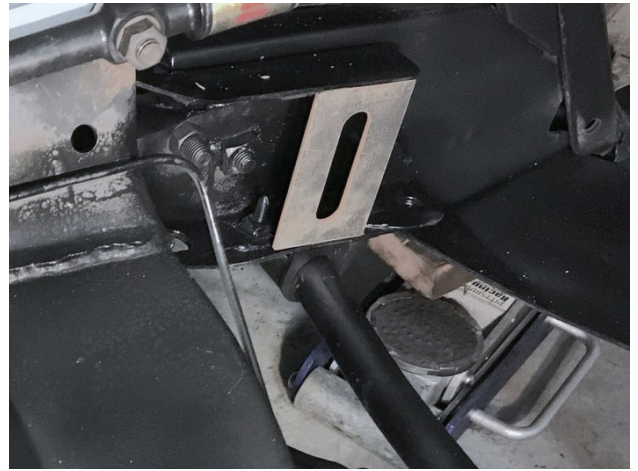

## FGK-6382

*Frame Gusset Kit - 80-82 do not use rear plates*

**QTY 2**

- Sway bar bracket front horn reinforcement

**QTY 4**

- Lower a-arm bracket reinforcement  
- 2 inner, and 2 outer plates

**QTY 2**

- Front side of the motor mounts to frame

**QTY 1**

- Steering box hole

**QTY 2**

- Rear 63-79 sombrero plates

# FGK-6382

Frame Gusset Kit - 80-82 do not use rear plates

**Motor Mounts**

**Sway Bar Plates**

**Driver's Side Lower Control Arm**

**Passenger Side Lower Control Arm**

**Steering Box Hole**

**Driver's Side Diff Mount Sombero Plate**