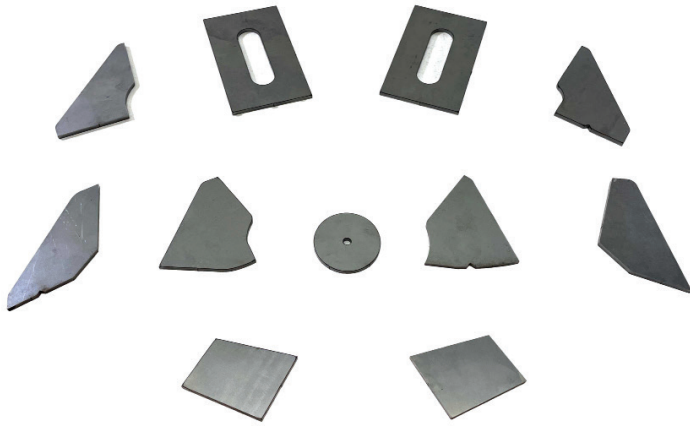

## FGK-6382

*Frame Gusset Kit - 80-82 do not use rear plates*

**QTY 2**

- Sway bar bracket front horn reinforcement

**QTY 4**

- Lower a-arm bracket reinforcement  
- 2 inner, and 2 outer plates

**QTY 2**

- Front side of the motor mounts to frame

**QTY 1**

- Steering box hole

**QTY 2**

- Rear 63-79 sombrero plates

# FGK-6382

Frame Gusset Kit - 80-82 do not use rear plates

**Motor Mounts**

**Sway Bar Plates**

**Driver's Side Lower Control Arm**

**Passenger Side Lower Control Arm**

**Steering Box Hole**

**Driver's Side Diff Mount Sombero Plate**